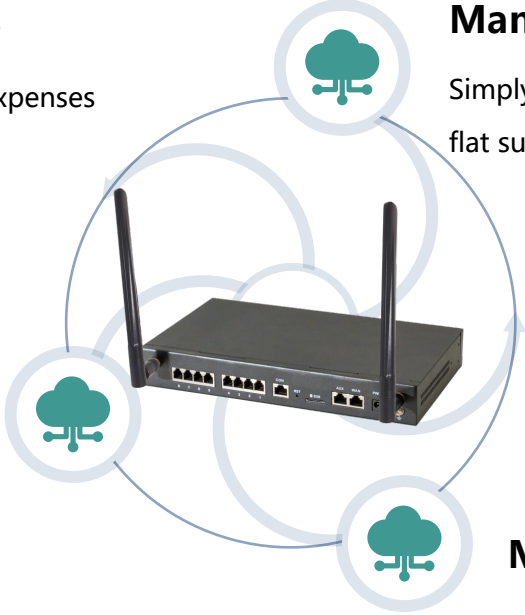

Fire Alarm

The alarm system normally utilizes two communication methods: the primary one operates through the local internet connection, while the secondary connection is through cellular.

FAX

Customers who transition to an online fax solution allows them to send a fax from virtually anywhere, using any device. Opting for a cloud-based faxing solution avoids the endless cycle of paper-based workflow, saving time spent on scanning, faxing, and filing.

...

Save Cost with POTS Replacement Solution

EGW50

8FXO, 6FXS/2FXO,4FXS/FXO

- Build-in 4G
- 250 Extensions
- Highly Compatible
- Automatic Switchover
- Emergency Call

Incredible Cost Savings

Reduce your monthly phone bill expenses from POTS line subscription

Backup Power & UPS

EGW50 remains a minimum of 12 hours for 1 phone call during power outages

Simple Installation and Management

Simply mount it on a wall or place it on any flat surface

Remote Management

Pre-configured and easily managed online by Redstone unified management system