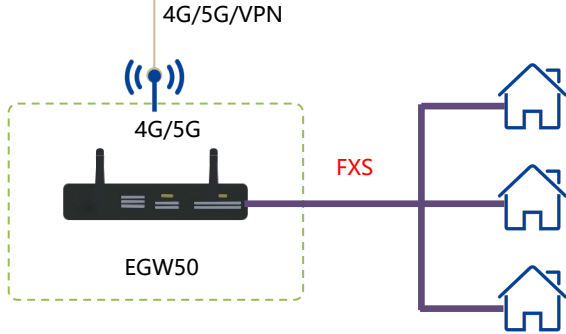

Fire Alarm

The alarm system normally utilizes two communication methods: the primary one operates through the local internet connection, while the secondary connection is through cellular.

FAX

Customers who transition to an online fax solution allows them to send a fax from virtually anywhere, using any device. Opting for a cloud-based faxing solution avoids the endless cycle of paper-based workflow, saving time spent on scanning, faxing, and filing.

...

Save Cost with POTS Replacement Solution

EGW50

8FXO, 6FXS/2FXO,4FXS/FXO

- Build-in 4G
- 250 Extensions
- Highly Compatible
- Automatic Switchover
- Emergency Call

Incredible Cost Savings

Reduce your monthly phone bill expenses from POTS line subscription

Backup Power & UPS

EGW50 remains a minimum of 12 hours for 1 phone call during power outages

Simple Installation and Management

Simply mount it on a wall or place it on any flat surface

Remote Management

Pre-configured and easily managed online by Redstone unified management system